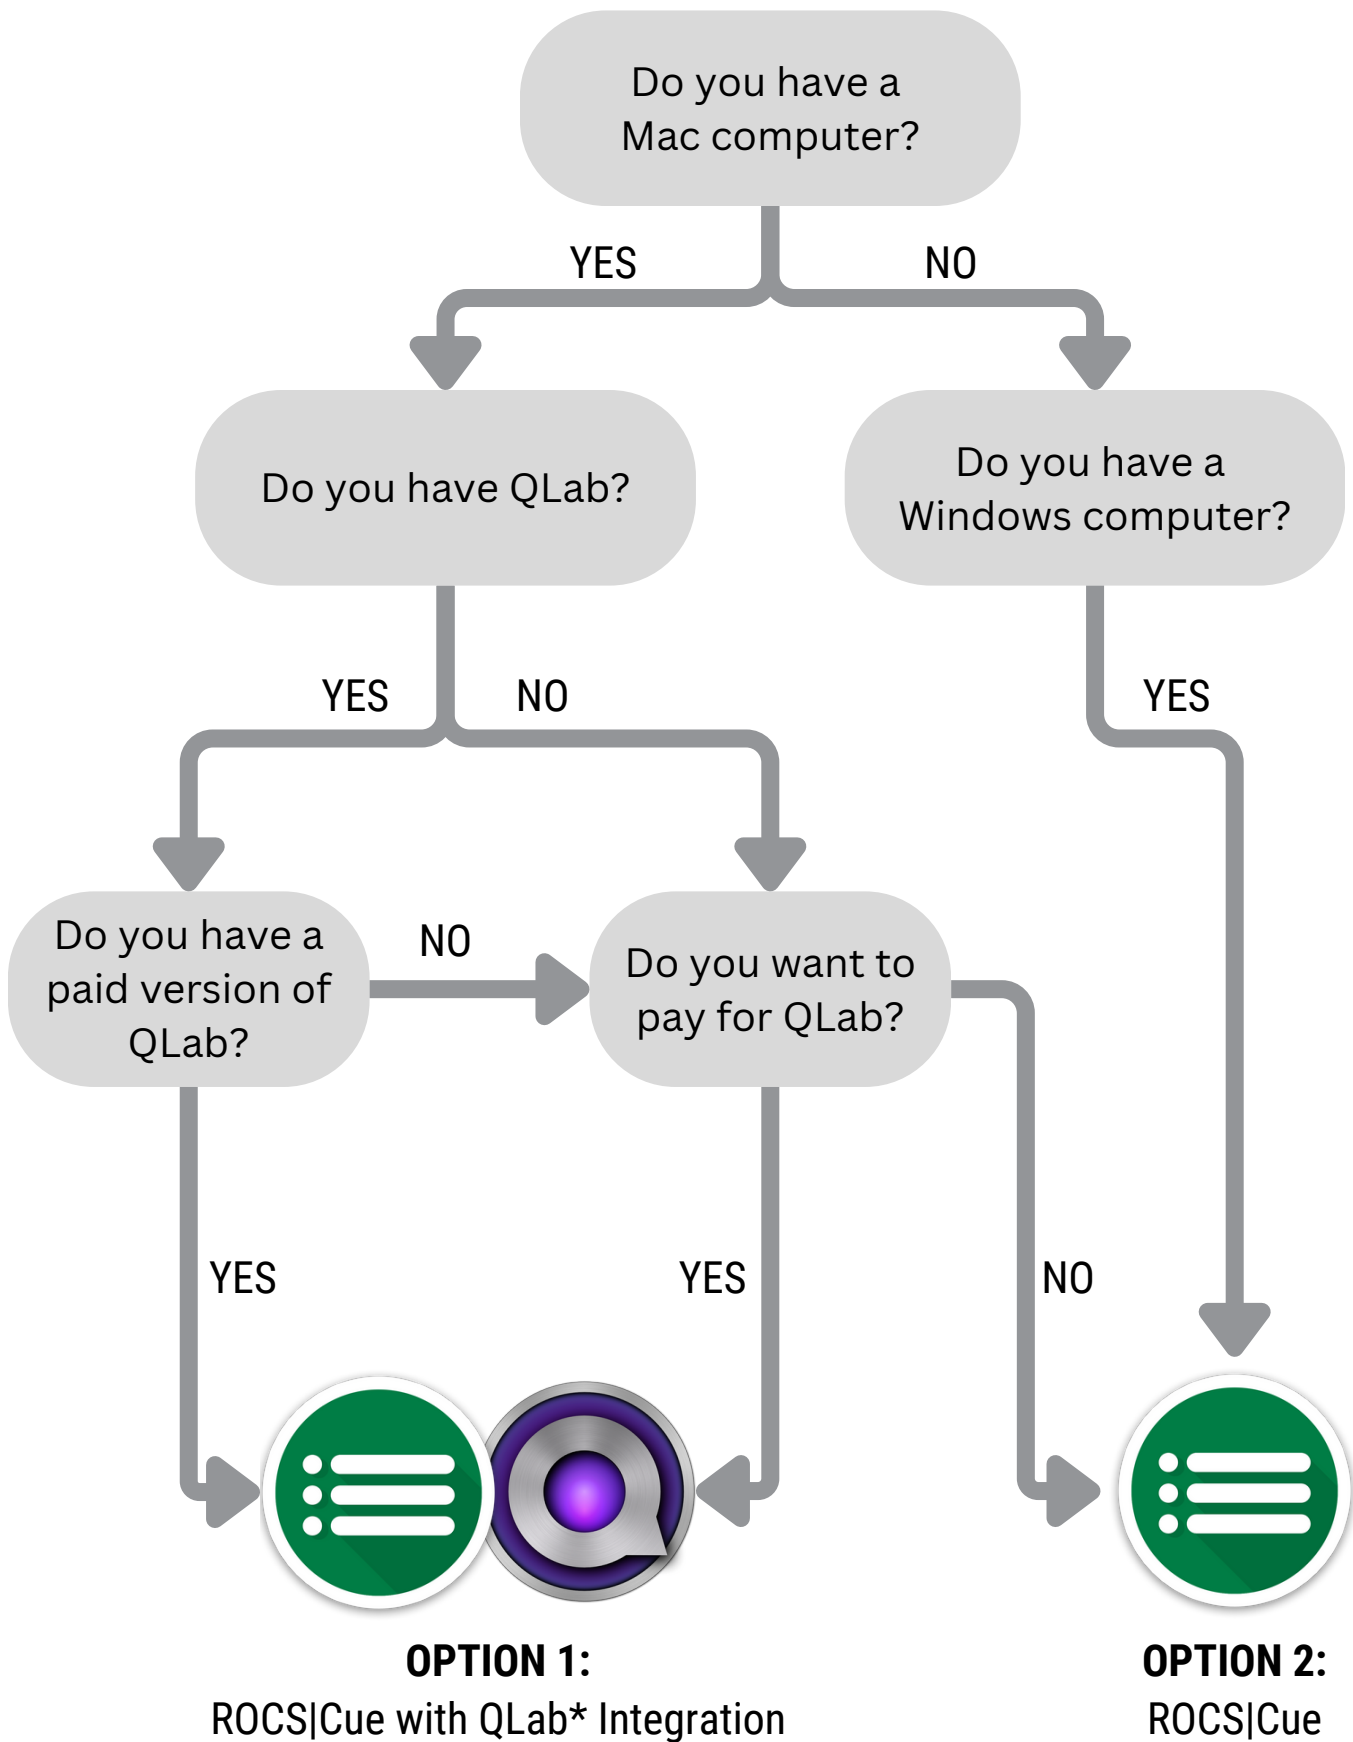

Which Option Should I Choose?

Select an option:

OPTION 1:
ROCS|Cue & QLab* integration

OPTION 2:
ROCS|Cue Only

FEATURE CHART	ROCS Cue & QLab integration	ROCS Cue Only
Available Shows	Currently only available for <i>Harry Potter and the Cursed Child (High School Edition)</i>	
Packages	Music only package OR Music & SFX package	
Use Case	Rehearsals & Performances	
Supported Devices	Mac Only	Mac, Windows
Tech Requirements	ROCS Cue & QLab (Paid version of QLab 4 or QLab 5)	ROCS Cue
Functionality	QLab is the industry standard tool for automating and customizing cues such as music, SFX, lighting, projections, and more! For more info, visit qlab.app .	ROCS Cue is a simple tool to trigger music and SFX cues, and has the ability to add custom audio.
What's Included	ROCS Cue software access, pre-built ROCS Cue file, pre-built QLab workspace, cue sheet	ROCS Cue software access, pre-built ROCS Cue file, cue sheet
Access	Production staff only	
Support Articles	How to Use ROCS Cue with QLab Integration	How to Use ROCS Cue